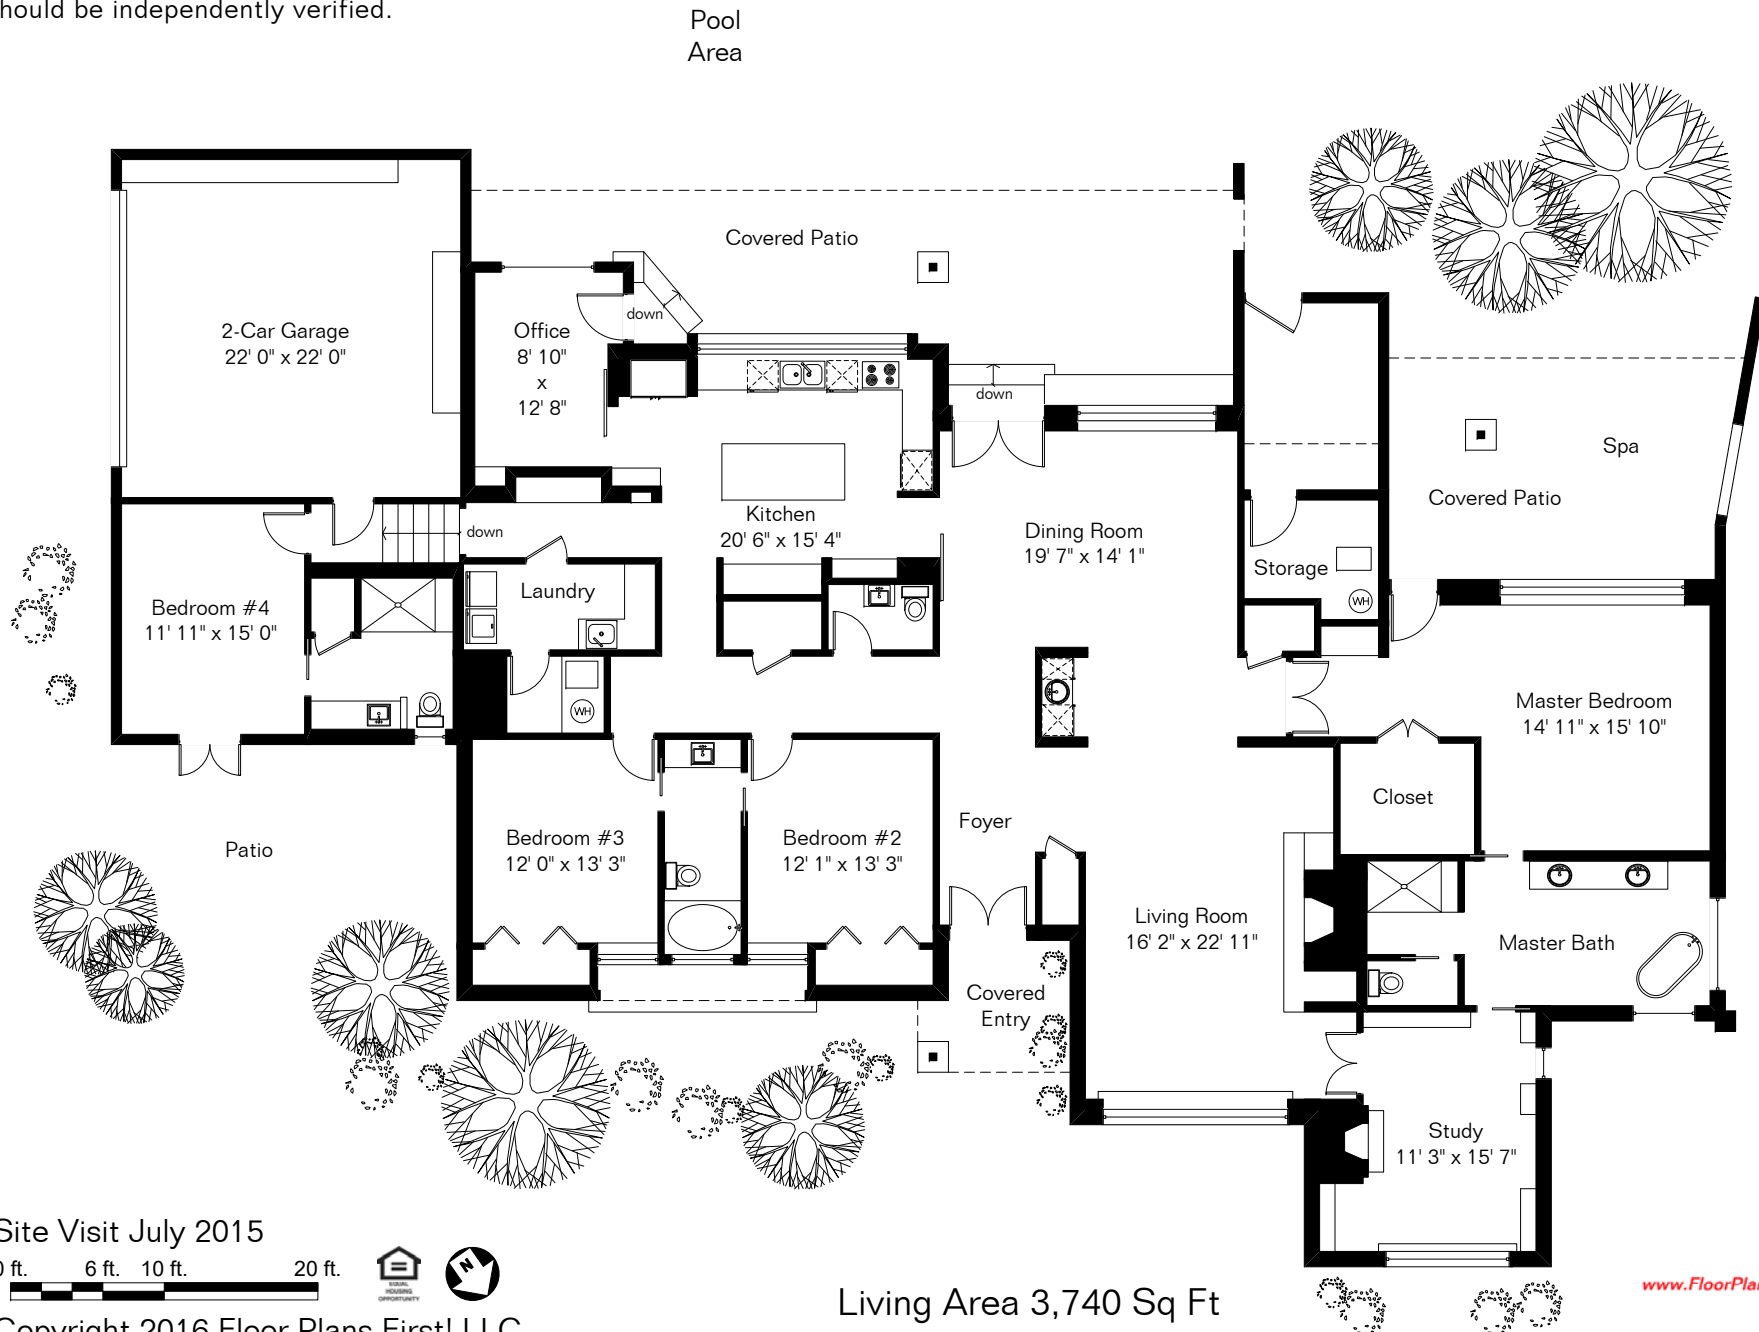

The square footages and room size information are deemed to be reliable but are not guaranteed and should be independently verified.

5051 N Circulo Sobrio

Site Visit July 2015

Copyright 2016 Floor Plans First! LLC
All Rights Reserved.

Living Area 3,740 Sq Ft
Garage 521 Sq Ft

www.FloorPlansFirst.com

Toll Free (877) 887-1500
Voice (520) 881-1500
Fax (520) 791-7701

Floor Plans First!
See the Floor Plan First!